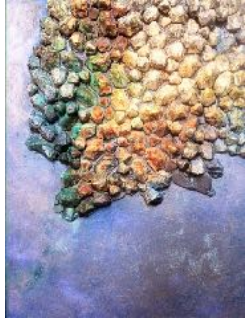

PAINTINGS & PAIRINGS

Paul Seftel

Ocean of Light
40 x 60" (Diptych)
mixed media on panel 2015
\$16,500

Paul Seftel

Cosmic Tides
40 x 60" (Diptych)
mixed media on panel 2015
\$16,500

Paul Seftel

Turquoise Mine & Mother Lode
18 x18" each

Mixed media on panel 2015
\$3,000 each

Contact: Lily Yu, AGENT ART msagentart.com

PAINTINGS & PAIRINGS

Paul Seftel

Cast into the Night
18 x 24"
mixed media on panel 2015
\$4,000

Paul Seftel

Prismatic Footprint
24 x 36"
Copper, limestone, quartz, pigment and polymer on canvas 2014
\$7,500

Paul Seftel

Treasure cove
24 x 36"
Copper patina, limestone, quartz, pigment and polymer on canvas 2018
\$7,000

Contact: Lily Yu, AGENT ART msagentart.com

PAINTINGS & PAIRINGS

Paul Seftel

Water in the Desert